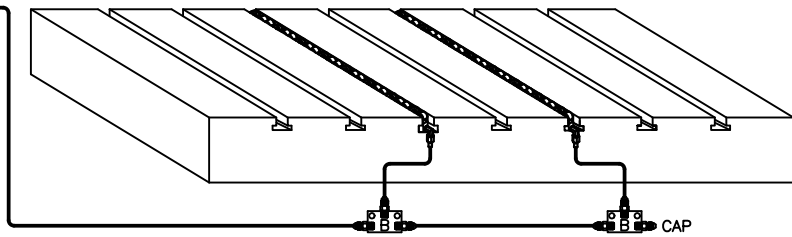

MOUNTING EXAMPLE

BLUE, NOT USED

YELLOW, NOT USED

TO CONTROLLER
WHITE, LIFTER

TO CONTROLLER
AIR INLET

WHITE

BACK OF
CONTROL UNIT

AIR INLET

SHOP AIR SUPPLY

RAM

BOLSTER

RAM

BOLSTER

SHOP AIR SUPPLY

DI-2DL-R INSTALLATION KIT

ILLUSTRATION	QTY	PFA-ACC P/N	DESCRIPTION
B	2	HC14849	MANIFOLD, FULL ASS'Y
	BOM (EACH)		
	1	HE10690	MANIFOLD CONNECTOR, STRAIGHT
	1	FF01835	CAP, 37' FLARE
C	2	FAB0200	1/4"-20 HEX SCREW x 1 1/4" LONG
	1	HL02711W	MANIFOLD, FULL ASS'Y
	BOM (EACH)		
	1	H802710	MANIFOLD CONNECTOR, 1/8M x JIC
1	FF00019	CONNECTOR, 1/8M x 1/8M	
1	FF00011	CONNECTOR, 1/8M x 1/8M	
1	FF00024	CONNECTOR, QIC MALE	
1	FF01826	CONNECTOR, AIR CPLR	
2	2214794	STICKER, WHITE	
E	1	FF01835	CAP, 37' FLARE
	2	FA30424	1/4"-20 BUTT HD SCREW x 1 1/2" LONG
E	8	FA05768	JIFY CLIP (NOT SHOWN)
F	8	FA30406	1/4"-20 BTND SCREW x 3/8" LONG (NOT SHOWN)

ILLUSTRATION	QTY	PFA-ACC P/N	DESCRIPTION
			NOTE: HOSE AND LOOSE FITTINGS SHIPPED IN BULK. HOSE ASSEMBLY/FABRICATION BY CUSTOMER AT THEIR FACILITY. XX = LENGTH IN INCHES.
DRM-XX	1	14499-XX	XX =
DRMR(1)-XX	1	14499-XX	XX =
DRR(1)-XX	1	14499-XX	XX =
DRR(2)-XX	1	14499-XX	XX =