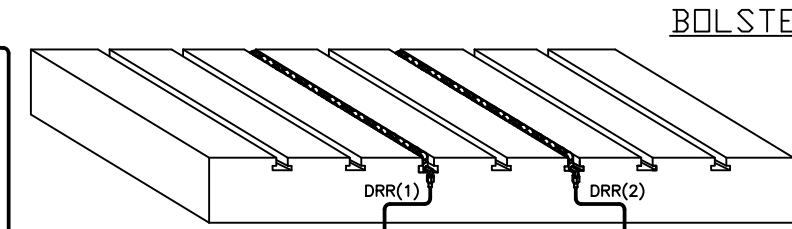

MOUNTING EXAMPLE

BLUE, NOT USED

YELLOW, NOT USED

TO CONTROLLER
WHITE, LIFTER

TO CONTROLLER
AIR INLET

WHITE

BACK OF
CONTROL UNIT

AIR INLET

SHOP AIR SUPPLY

RAM

BOLSTER

RAM

BOLSTER

SHOP AIR SUPPLY

DI-2DL-R INSTALLATION KIT

ILLUSTRATION	QTY	PFA-ACC P/N	DESCRIPTION
B	2	HC14849	MANIFOLD, FULL ASS'Y
	BOM (EACH)		
	1	HE10690	MANIFOLD CONNECTOR, STRAIGHT
	1	FF01835	CAP, 37' FLARE
C	2	FAB0200	1/4"-20 HEX SCREW x 1 1/4" LONG
	1	HL02711W	MANIFOLD, FULL ASS'Y
	BOM (EACH)		
	1	H802710	MANIFOLD CONNECTOR, 1/8M x JIC
1	FF00019	CONNECTOR, 1/8M x 1/8M	
1	FF00011	CONNECTOR, 1/8M x 1/8M	
1	FF00024	CONNECTOR, QIC MALE	
1	FF01826	CONNECTOR, AIR CPLR	
2	2214794	STICKER, WHITE	
E	1	FF01835	CAP, 37' FLARE
	2	FA30424	1/4"-20 BUTT HD SCREW x 1 1/2" LONG
E	8	FA05768	JIFY CLIP (NOT SHOWN)
F	8	FA30406	1/4"-20 BTND SCREW x 3/8" LONG (NOT SHOWN)

ILLUSTRATION	QTY	PFA-ACC P/N	DESCRIPTION
			NOTE: HOSE AND LOOSE FITTINGS SHIPPED IN BULK. HOSE ASSEMBLY/FABRICATION BY CUSTOMER AT THEIR FACILITY. XX = LENGTH IN INCHES.
DRM-XX	1	14499-XX	XX =
DRMR(1)-XX	1	14499-XX	XX =
DRR(1)-XX	1	14499-XX	XX =
DRR(2)-XX	1	14499-XX	XX =