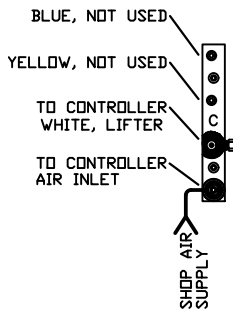

Mounting Example

RAM

BOLSTER

RAM

BOLSTER

DI-4DL-R INSTALLATION KIT

ILLUSTRATION	QTY	PFA-ACC P/N	DESCRIPTION
B	4	HC14649	MANIFOLD, FULL ASS'Y
	BOM (EACH)		
	1	HB10890	MANIFOLD CONNECTOR, STRAIGHT CAP, 37" FLARE
	1	FFD0019	CONNECTOR, 1/8M x JIC
C	1	HLO2711W	MANIFOLD, FULL ASS'Y
	BOM (EACH)		
	1	HB02710	MANIFOLD CONNECTOR, 1/8M x JIC
	1	FFD0011	CONNECTOR, 1/8M x 1/8M
E	14	FA05788	JIFFY CLIP (NOT SHOWN)
	14	FA30406	1/4-20 BTHD SCREW x 3/8" LONG (NOT SHOWN)

ILLUSTRATION	QTY	PFA-ACC P/N	DESCRIPTION
			NOTE: HOSE AND LOOSE FITTINGS SHIPPED IN BULK. HOSE ASSEMBLY/FABRICATION BY CUSTOMER AT THEIR FACILITY. XX = LENGTH IN INCHES
DRM-XX	1	14499-XX	XX =
DRMR(1)-XX	1	14499-XX	XX =
DRMR(2)-XX	1	14499-XX	XX =
DRMR(3)-XX	1	14499-XX	XX =
DRR(1)-XX	1	14499-XX	XX =
DRR(2)-XX	1	14499-XX	XX =
DRR(3)-XX	1	14499-XX	XX =
DRR(4)-XX	1	14499-XX	XX =

NOTE: WHEN SHIPPING BULK HOSE AND FITTINGS, SEND THE FOLLOWING QUANTITY OF ITEMS: HOSE, PART #HO14500, 50' FITTINGS, PART #FF14502, 18 PIECES

IMPORTANT! LEAVE ROOM FOR PRESS AND CLAMP MOVEMENT!

DI-4DL-R