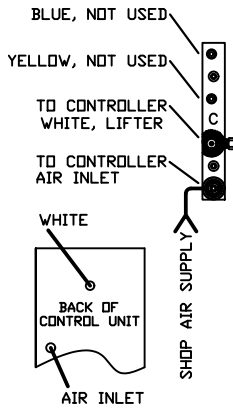

Mounting Example

RAM

BOLSTER

RAM

BOLSTER

DI-4DL-R INSTALLATION KIT

ILLUSTRATION	QTY	PFA-ACC P/N	DESCRIPTION
B	4	HC14649	MANIFOLD, FULL ASS'Y
	BOM (EACH)		
	1	HB10890	MANIFOLD CONNECTOR, STRAIGHT CAP, 37" FLARE
	1	FFD0019	CONNECTOR, 1/8M x JIC
C	1	HLO2711W	MANIFOLD, FULL ASS'Y
	BOM (EACH)		
	1	HB02710	MANIFOLD CONNECTOR, 1/8M x JIC
	1	FFD0011	CONNECTOR, 1/8M x 1/8M
E	14	FA05788	JIFFY CLIP (NOT SHOWN)
	14	FA30406	1/4-20 BTHD SCREW x 3/8" LONG (NOT SHOWN)

ILLUSTRATION	QTY	PFA-ACC P/N	DESCRIPTION
			NOTE: HOSE AND LOOSE FITTINGS SHIPPED IN BULK. HOSE ASSEMBLY/FABRICATION BY CUSTOMER AT THEIR FACILITY. XX = LENGTH IN INCHES
DRM-XX	1	14499-XX	XX =
DRMR(1)-XX	1	14499-XX	XX =
DRMR(2)-XX	1	14499-XX	XX =
DRMR(3)-XX	1	14499-XX	XX =
DRR(1)-XX	1	14499-XX	XX =
DRR(2)-XX	1	14499-XX	XX =
DRR(3)-XX	1	14499-XX	XX =
DRR(4)-XX	1	14499-XX	XX =

NOTE: WHEN SHIPPING BULK HOSE AND FITTINGS, SEND THE FOLLOWING QUANTITY OF ITEMS: HOSE, PART #HO14500, 50' FITTINGS, PART #FF14502, 18 PIECES

IMPORTANT! LEAVE ROOM FOR PRESS AND CLAMP MOVEMENT!

DI-4DL-R