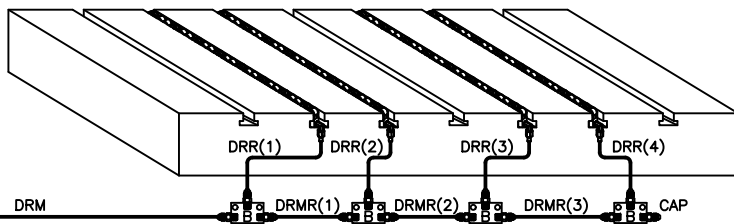

Mounting Example

RAM

BOLSTER

RAM

BOLSTER

DI-4DL-R INSTALLATION KIT

ILLUSTRATION	QTY	PFA-ACC P/N	DESCRIPTION
B	4	HC14649	MANIFOLD, FULL ASS'Y
	BOM (EACH)		
	1	HB10890	MANIFOLD CONNECTOR, STRAIGHT CAP, 37" FLARE
	1	FFD0019	CONNECTOR, 1/8M x JIC
C	1	HLO2711W	MANIFOLD, FULL ASS'Y
	BOM (EACH)		
	1	HB02710	MANIFOLD CONNECTOR, 1/8M x JIC
	1	FFD0011	CONNECTOR, 1/8M x 1/8M
E	14	FA05788	JIFFY CLIP (NOT SHOWN)
	14	FA30406	1/4-20 BTHD SCREW x 3/8" LONG (NOT SHOWN)

ILLUSTRATION	QTY	PFA-ACC P/N	DESCRIPTION
			NOTE: HOSE AND LOOSE FITTINGS SHIPPED IN BULK. HOSE ASSEMBLY/FABRICATION BY CUSTOMER AT THEIR FACILITY. XX = LENGTH IN INCHES
DRM-XX	1	14499-XX	XX =
DRMR(1)-XX	1	14499-XX	XX =
DRMR(2)-XX	1	14499-XX	XX =
DRMR(3)-XX	1	14499-XX	XX =
DRR(1)-XX	1	14499-XX	XX =
DRR(2)-XX	1	14499-XX	XX =
DRR(3)-XX	1	14499-XX	XX =
DRR(4)-XX	1	14499-XX	XX =