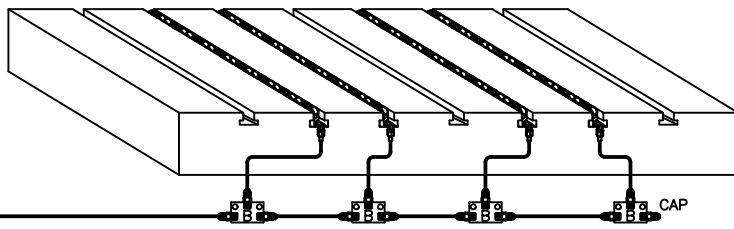

Mounting Example

RAM

BOLSTER

RAM

BOLSTER

DI-4DL-R INSTALLATION KIT

ILLUSTRATION	QTY	PFA-ACC P/N	DESCRIPTION
B	4	HC14649	MANIFOLD, FULL ASS'Y
	BOM (EACH)		
	1	HB10890	MANIFOLD CONNECTOR, STRAIGHT CAP, 37" FLARE
	1	FFD0019	CONNECTOR, 1/8M x JIC
C	1	HLO2711W	MANIFOLD, FULL ASS'Y
	BOM (EACH)		
	1	HB02710	MANIFOLD CONNECTOR, 1/8M x JIC
	1	FFD0011	CONNECTOR, 1/8M x 1/8M
E	14	FA05788	JIFFY CLIP (NOT SHOWN)
	14	FA30406	1/4-20 BTHD SCREW x 3/8" LONG (NOT SHOWN)

ILLUSTRATION	QTY	PFA-ACC P/N	DESCRIPTION
			NOTE: HOSE AND LOOSE FITTINGS SHIPPED IN BULK. HOSE ASSEMBLY/FABRICATION BY CUSTOMER AT THEIR FACILITY. XX = LENGTH IN INCHES
DRM-XX	1	14499-XX	XX =
DRMR(1)-XX	1	14499-XX	XX =
DRMR(2)-XX	1	14499-XX	XX =
DRMR(3)-XX	1	14499-XX	XX =
DRR(1)-XX	1	14499-XX	XX =
DRR(2)-XX	1	14499-XX	XX =
DRR(3)-XX	1	14499-XX	XX =
DRR(4)-XX	1	14499-XX	XX =