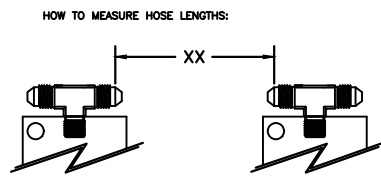

IMPORTANT! LEAVE ROOM FOR PRESS AND CLAMP MOVEMENT!

DI-4DL-R

HEM 8-14-20	PFA, INC. N118 V18251 BUNSEN DRIVE, GERMANTOWN, VI. 53022 262-250-4410, 262-250-4409 (Fax), pfa-inc.com
SCALE N.T.S.	INSTALLATION KIT
SHEET 1 of 1	DRAWING NUMBER DI-4DL-R